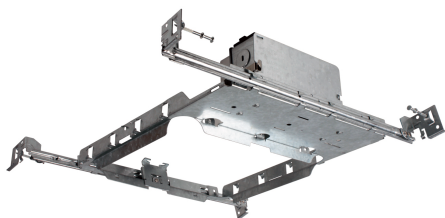

LED Downlight Square 8 inch

8" Square LED Recessed Downlight Fram & Trim

QUICK FEATURES

- IC Rated
- Thermally protected, high efficiency driver standard
- Available at 120-277V
- Dimmable to 10% with most standard 0-10V dimmers
- 5 position CCT Selectable switch (2700K / 3000K / 3500K / 4000K / 5000K)
- cUL classified / ENERGY STAR qualified
- Lifetime of 50,000 hours
- 5 year warranty

PERFORMANCE DATA

Input Voltage	120-277V
Frequency	50 / 60Hz
T Ambient	-30°C ~ 40°C (-22°F ~ 104°F)

(all values at 25°C without a dimming control in circuit)

FRAME

MODEL NO. **LED8SQ** | **LED8SQ-5CCT-M**
(1 CCT) | (Selectable 5 CCT)